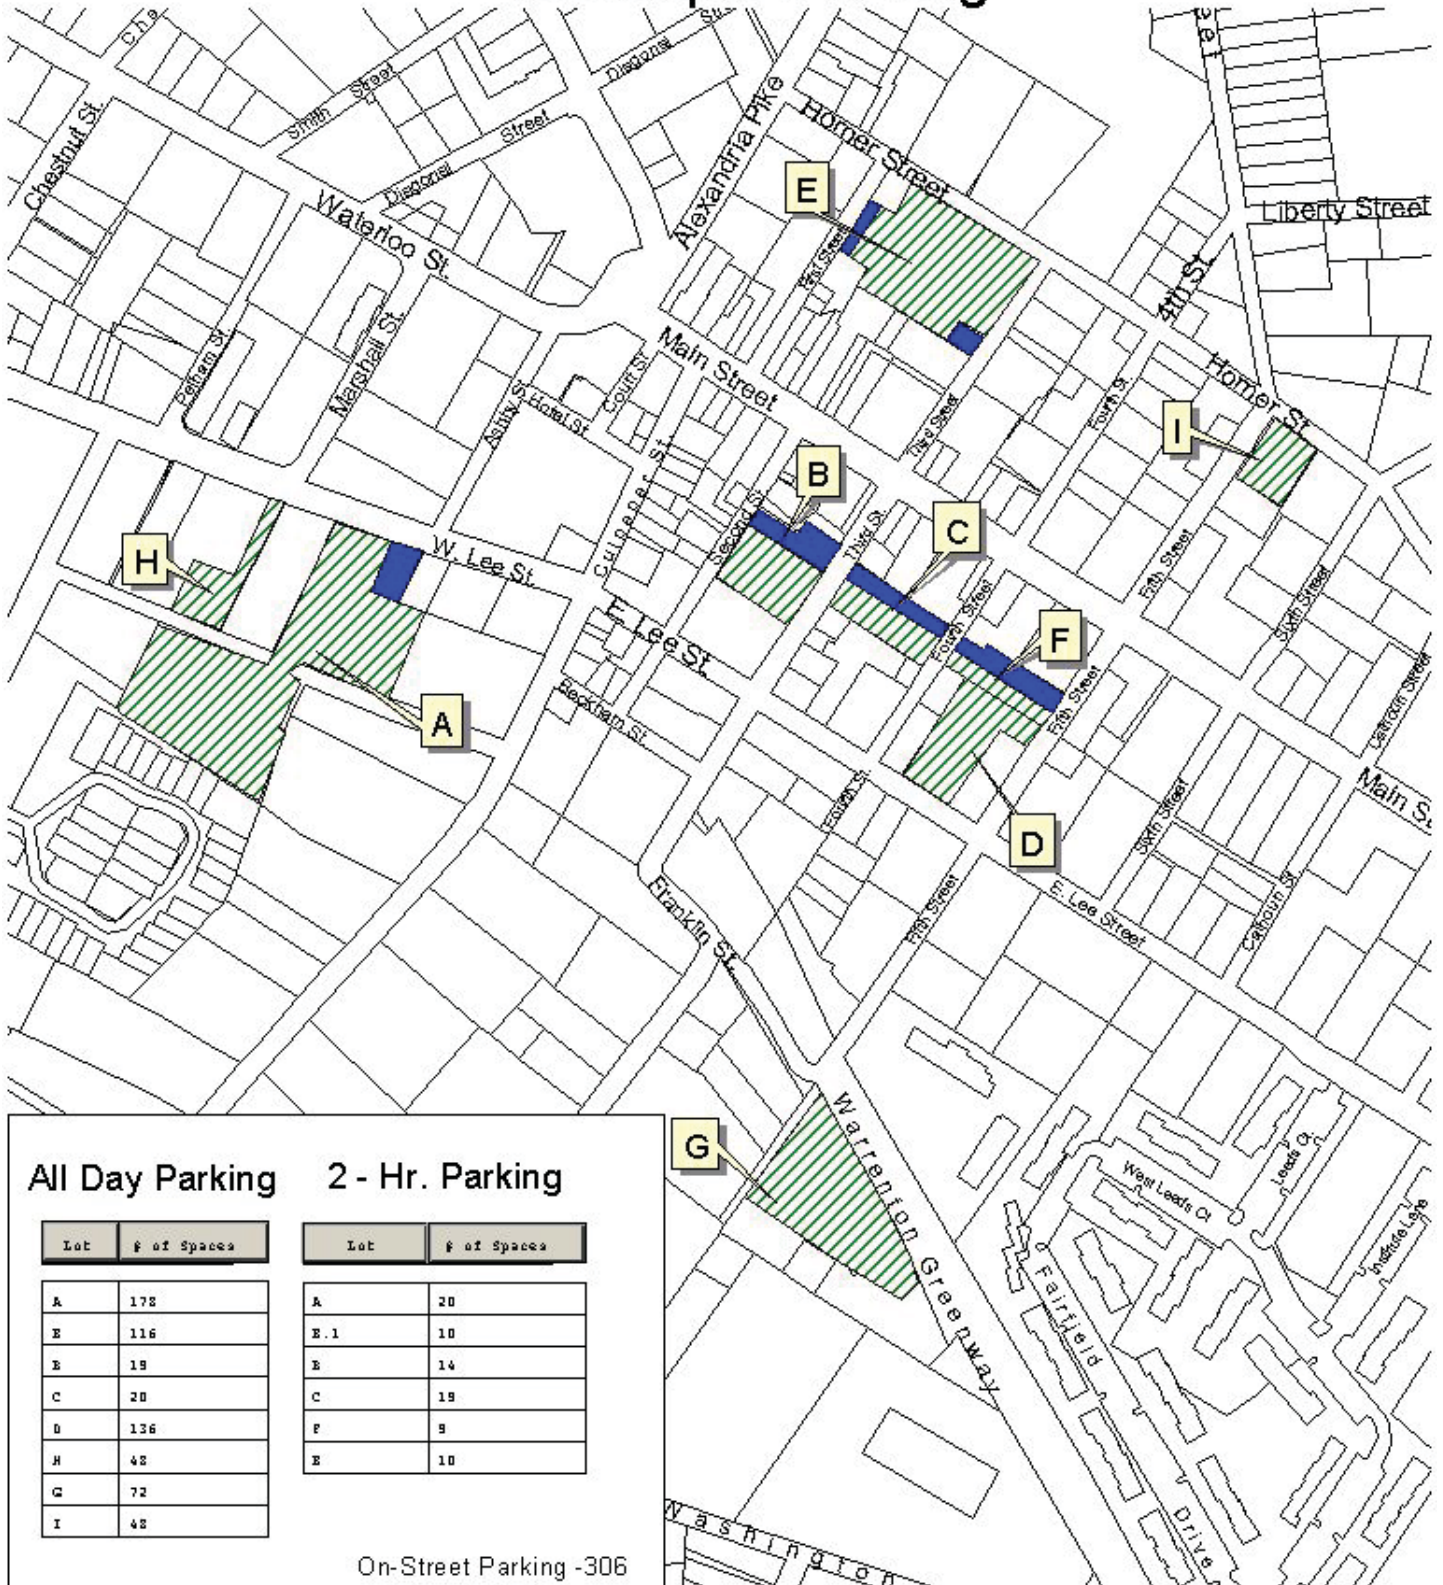

Town of Warrenton Municipal Parking

All Day Parking		2 - Hr. Parking	
Lot	# of Spaces	Lot	# of Spaces
A	178	A	20
B	116	B.1	10
B	19	B	14
C	20	C	19
D	136	F	9
H	48	E	10
G	72		
I	48		

On-Street Parking -306

 2 hour parking
 All Day Parking